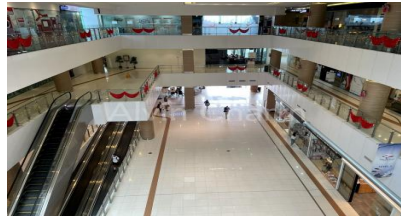

Map

<https://maps.googleapis.com/maps/api/staticmap?center=1.3022217738129,103.87615266509&zoom=14&size=500x250>