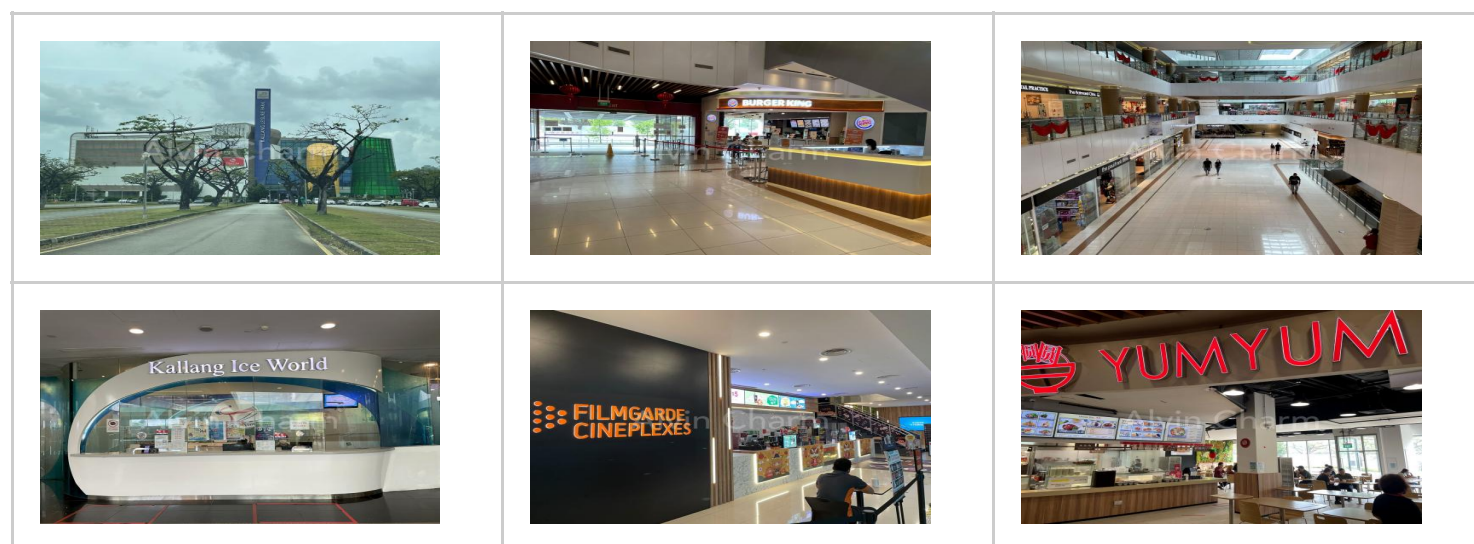

Leisure Park Kallang - For rent

5 Stadium Walk, 397693

$19,552.00

Kallang Leisure Park (KLP) is affectionately known as the first Mall in Singapore to offer an under-one-roof leisure and entertaining experience for families as well as for visitors of all age and interest. From bowling to ice-skating and movie going, indulge in a day of relaxation, learning and quality fun at the Mall, pick up some fresh groceries, gifts and surprises along the way. Don't forget to savour the many gourmet offerings available at the Mall, from favourite local delights to splendid feasts.

KLP is just minutes from the city and surrounded by ample parking facilities. It is also easily accessible via MRT with Stadium station right by its side, and via major roads such as Nicoll Highway, PIE, MCE and ECP. As an exclusive agency, there are other types and sizes available to meet different business needs.

Call Sole Agency : Alvin CHARM @ 81666141 for an exclusive viewing now.

Bathrooms	
Floor Size	1,222.00 sqft
PSF	16
Property Type	Commercial

Photos