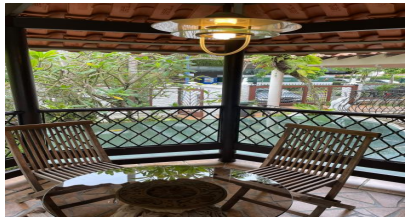

- Split level Living area with separate Side Lounge and exterior Porch
- High ceiling with elegant chandelier
- Tastefully design kitchen (Wet & Dry) with central Island Counter
- Open Basement (with natural light), come with Bar Counter
- Direct access to Jacuzzi Pool and Garden

This exclusive bungalow is only meant for the deserving few. You don't choose the house. The house chooses you. Come see for yourself.

Call Alvin CHARM @ +65 81666141 for an exclusive viewing on site or for a virtual tour.

Platinum Award Achiever for Landed House in Year 2022.

Bedrooms	5
Bathrooms	7
Floor Size	8,500.00 sqft
PSF	1,506
Property Type	Landed House

Photos

Map